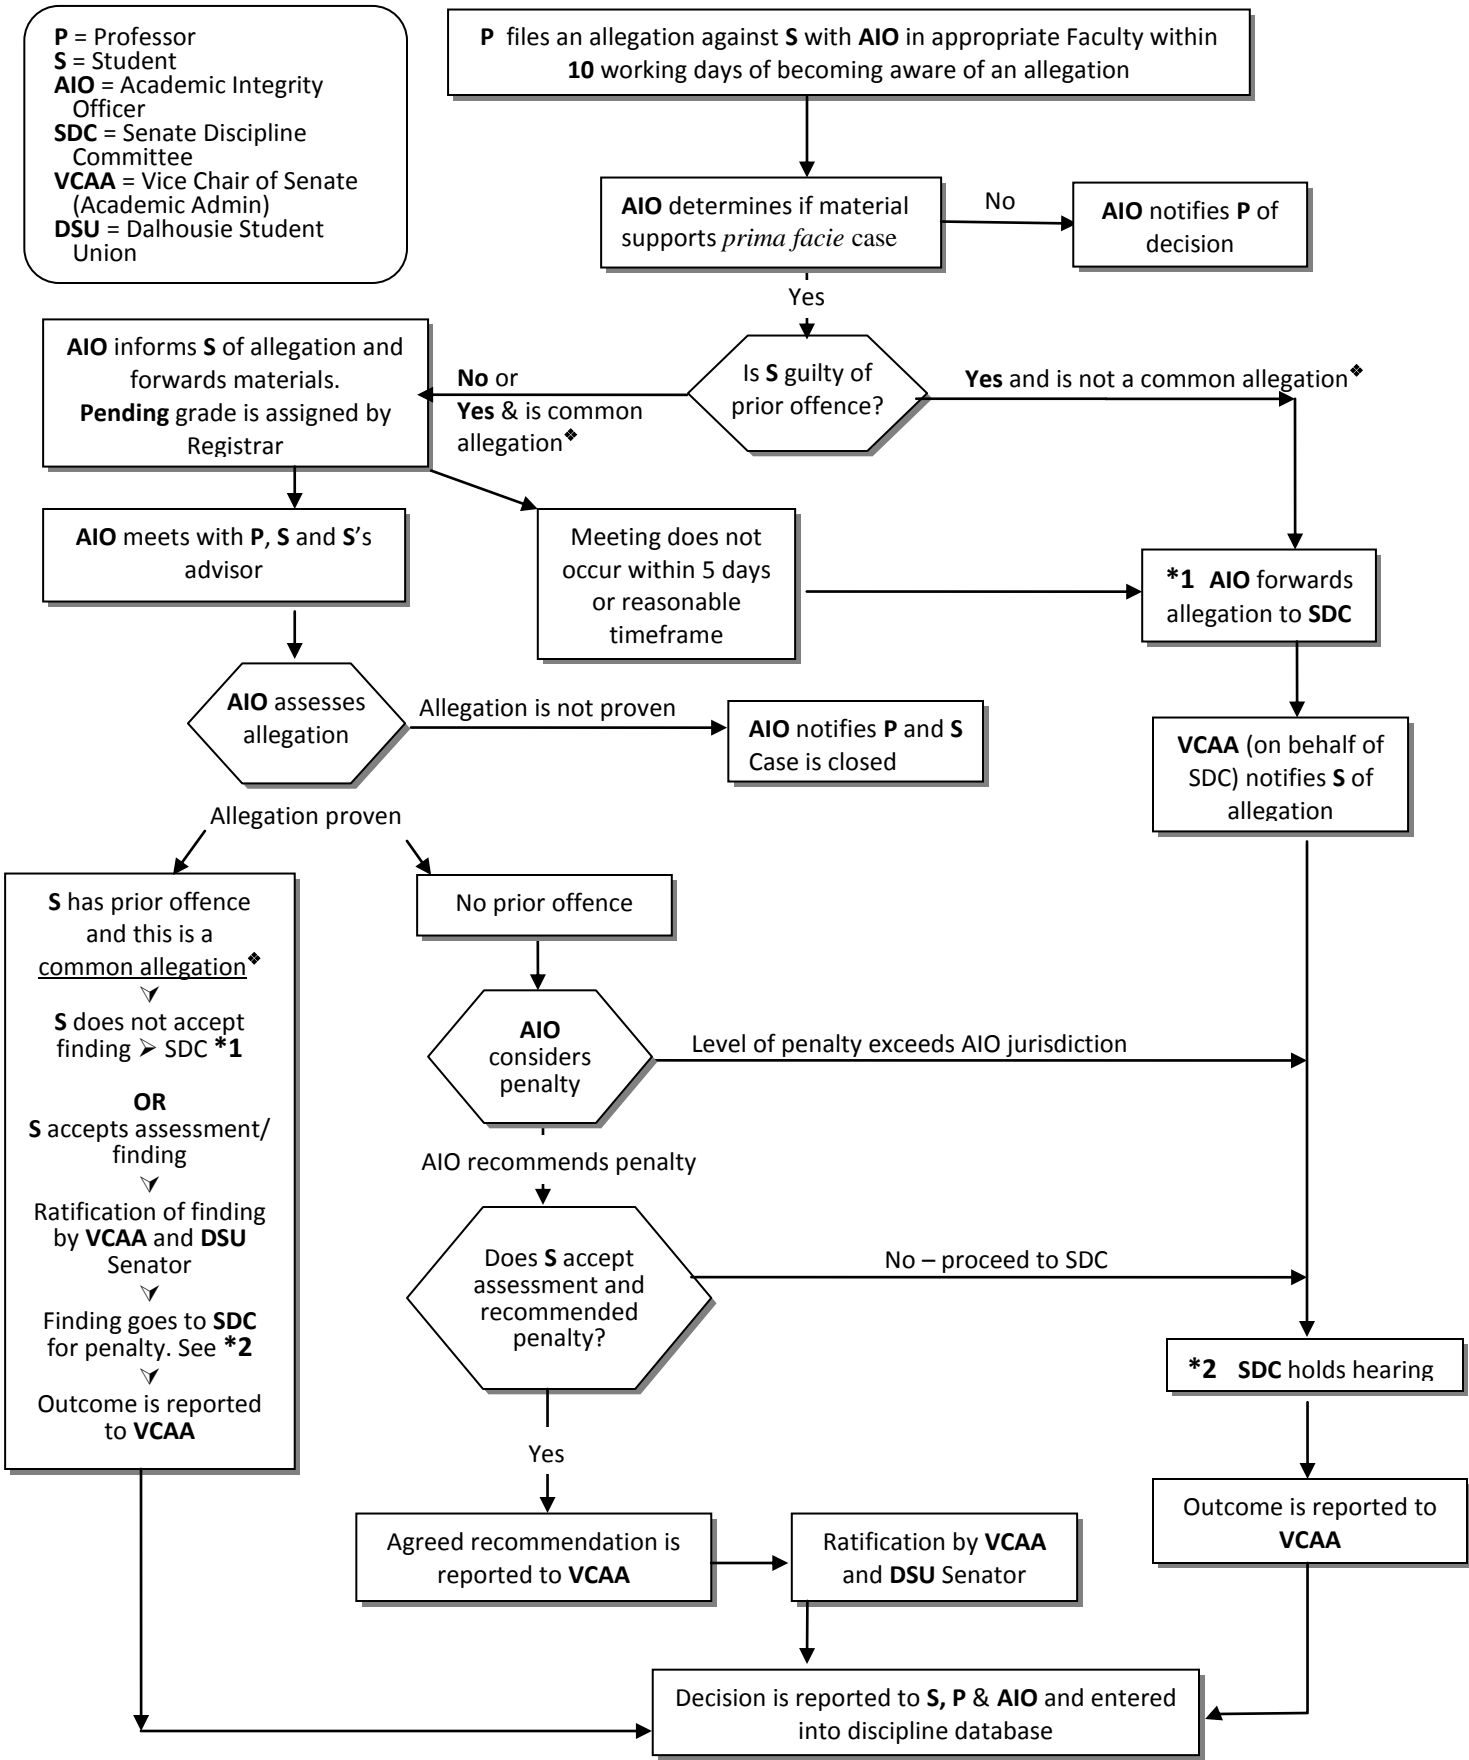

Academic Discipline Process – Flowchart

P = Professor
S = Student
AIO = Academic Integrity Officer
SDC = Senate Discipline Committee
VCAA = Vice Chair of Senate (Academic Admin)
DSU = Dalhousie Student Union

◆ A common allegation is when 2 or more students face allegations arising from the same fact situation